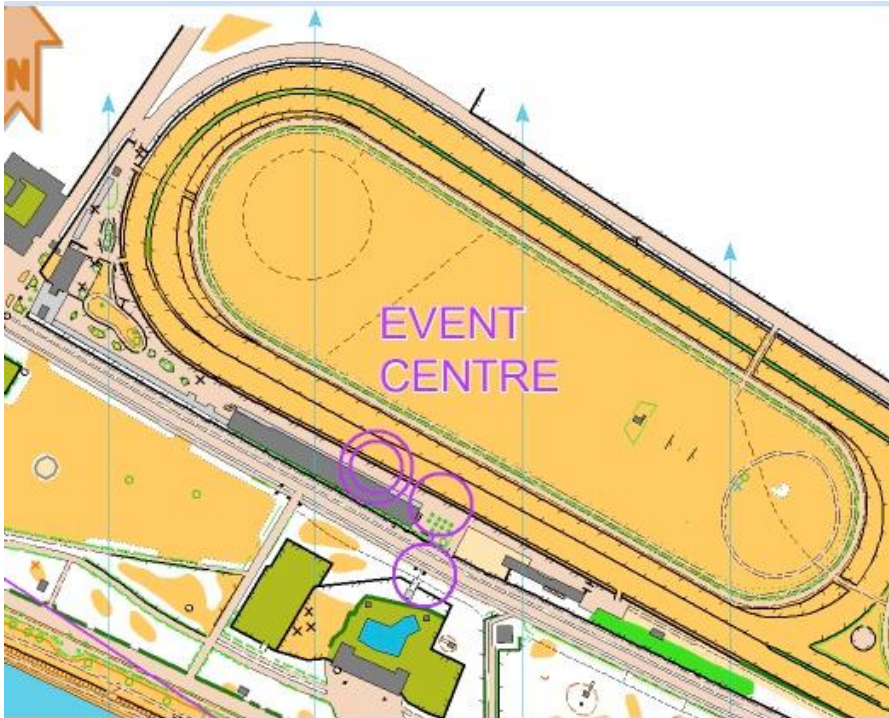

Event Centre:

Visarno Hippodrome at Parco delle Cascine:

Locker rooms available at Hippodrome.

Logistic Informations:

It is possible to reach Saturday event centre in these ways:

TRAM: Start from Santa Maria Novella railways station

T1 line (takes 14 minutes, tram every 4 minutes) , than 5 minutes walk

T17 line (takes 16 minuti, every 12 minutes)