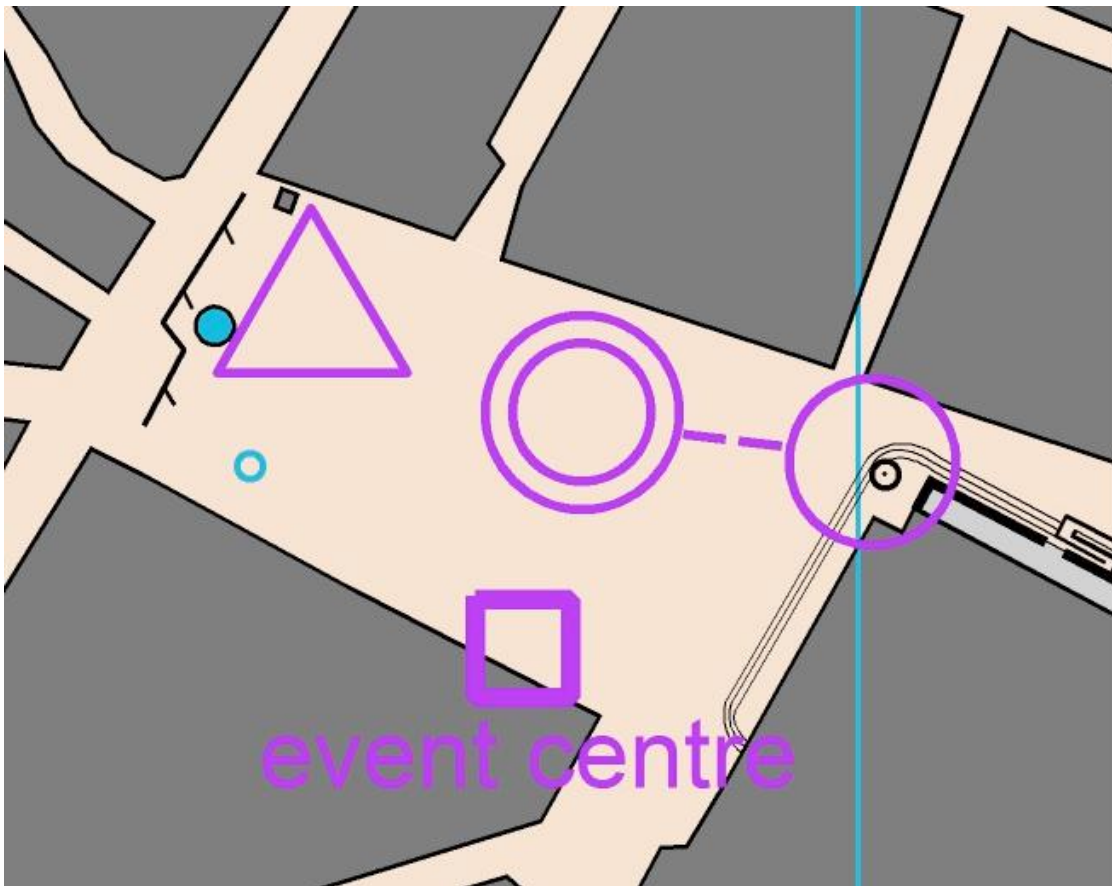

Map is A3 format.

There is a small very detailed area on the map, only longer categories will cross this area. These categories will have an enlargement on the back of the map in 1:2.500 scale.

Price living ceremony will be at 14.00

Locker Room:

There are 2 gymnasium who can be used as locker rooms. First one is a small one in Santa Croce Square, second one is bigger at 950 metres from event centre "San Nicolò Gym" via S.Miniato. (see map below)