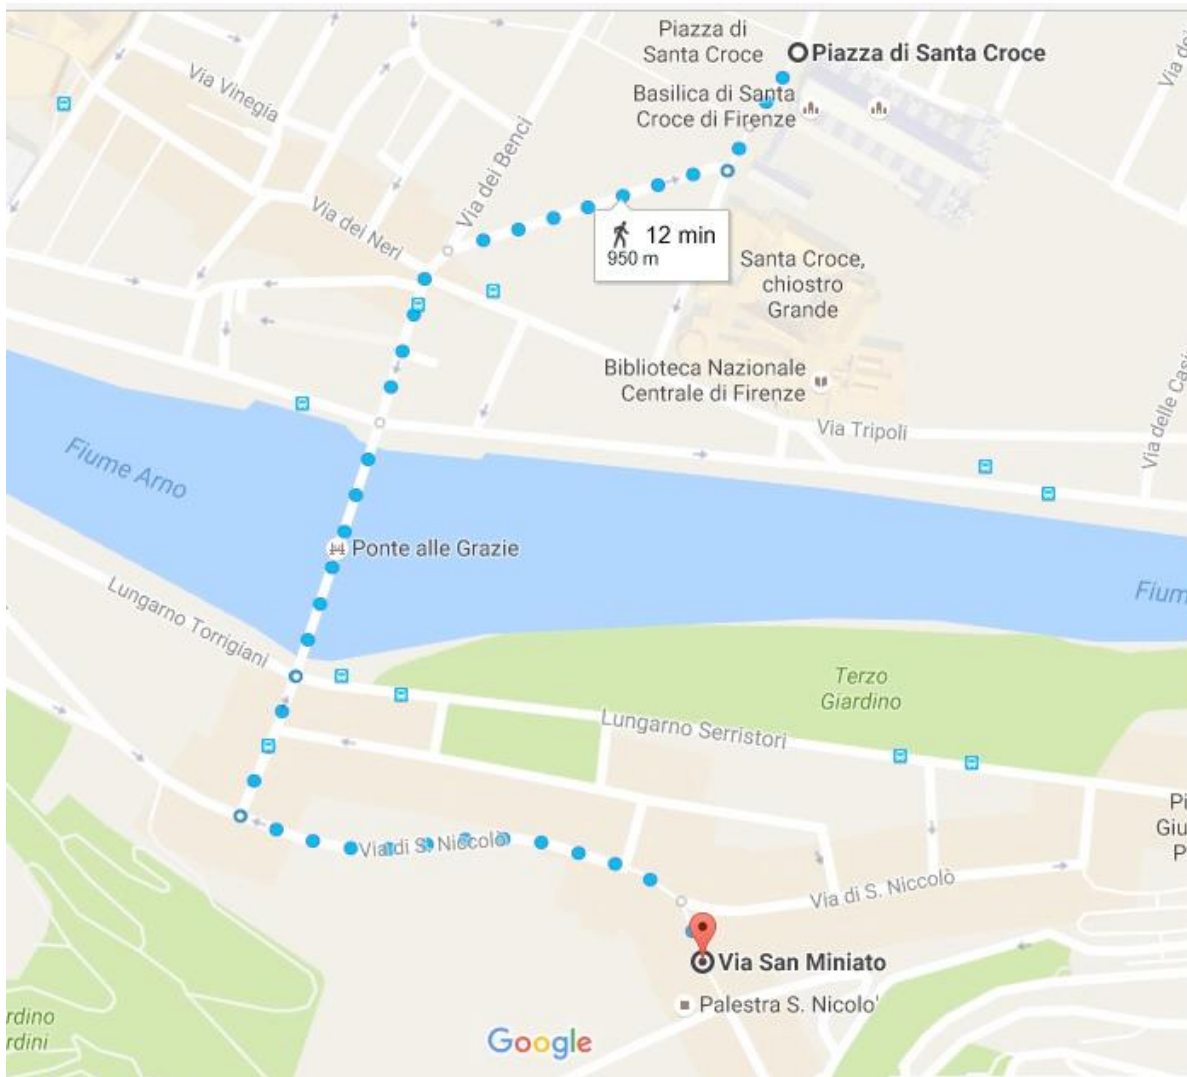

CATEGORIES FIRENZE CITY RACE TOUR SUNDAY 9th October 2016

M-Children (M12-), M-Youth (M16-), M-Junior (M20-), Men Elite City Race, M-Veteran (M35+), M-Supervet (M50+), M-Ultravet (M65+), Open, Beginners Short, Beginners Long, W-Children (W12-), W-Youth (W16-), W-Junior (W20-), Women Elite City Race, W-Veteran (W35+), W-Supervet (W50+), W-Ultravet (W65+)

LUNGHEZZE

Categoria	length	climb
ME	6,400	90
WE	5,600	70
M Junior -20	5,400	70
W Junior -20	5,200	60
M youth	3,200	10
W Youth	3,200	10
M Veteran 35+	5,400	70
W Veteran 35+	5,200	60
M Superveteran 50+	5,200	60
W Superveteran 50+	4,100	10
M Ultraveteran 65+	4,100	10